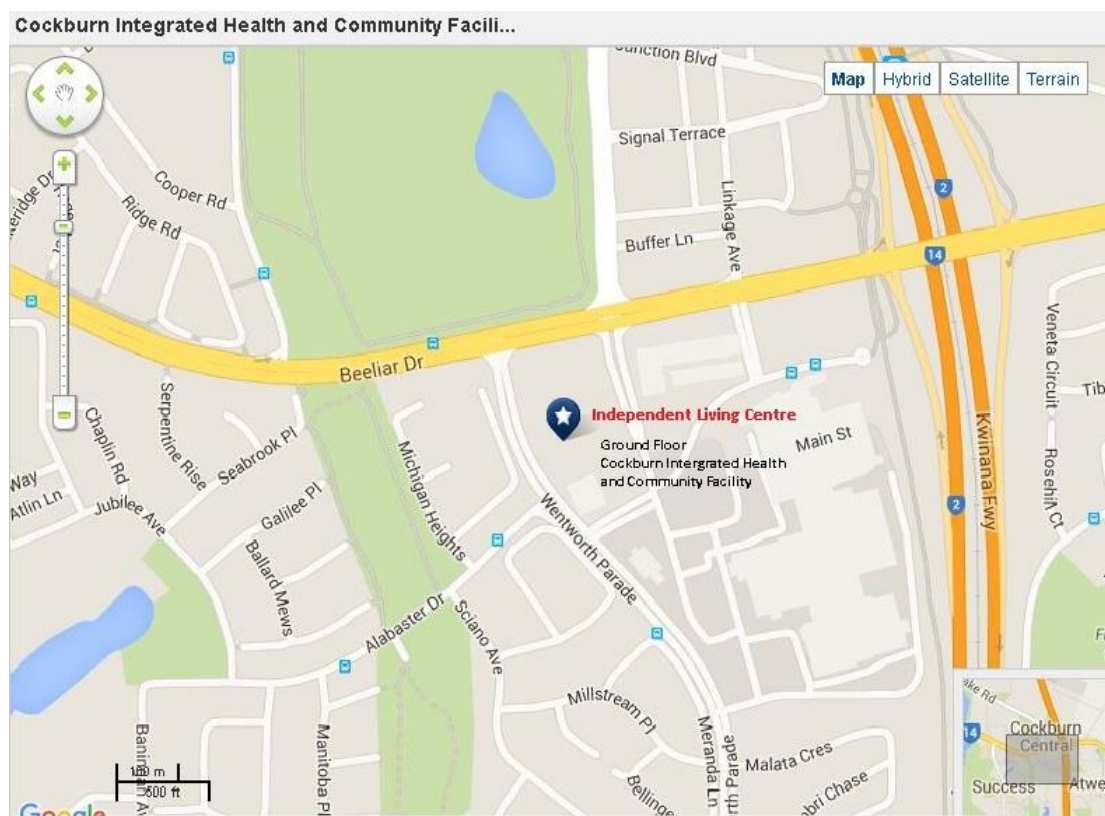

ILC Cockburn

Independent Living Centre Cockburn

Suite 6B
Cockburn Health and Community Centre
11 Wentworth Parade
Success WA 6164
Phone: 1300 885 886

Directions

South Bound taking the Kwinana Freeway exit at Beelias Drive and turn right onto Beelias Drive. Take the 3rd exit on the left onto Wentworth Parade. Filter to the left for underground parking.

Parking and Access

The Independent Living Centre Cockburn Office can be accessed by all users from either the Wentworth Parade underground carpark, where there is ample parking space, or from the external Wentworth Parade entrance.

In the underground carpark there are two ACROD parking places, bay numbers 5 and 6, which are next to the internal lift. **Please note that Maxi Taxi's are too tall to access the undercover parking.*

There is external access via Wentworth Parade where there is a platform wheelchair lift and stairs. At this entrance there is an ACROD parking place for one car; drop off here is also possible. Alternatively access can be gained from the rear of the building where there is a ramp.

Non ACROD parking bays are situated behind McDonalds adjacent to the Cockburn Youth Centre.